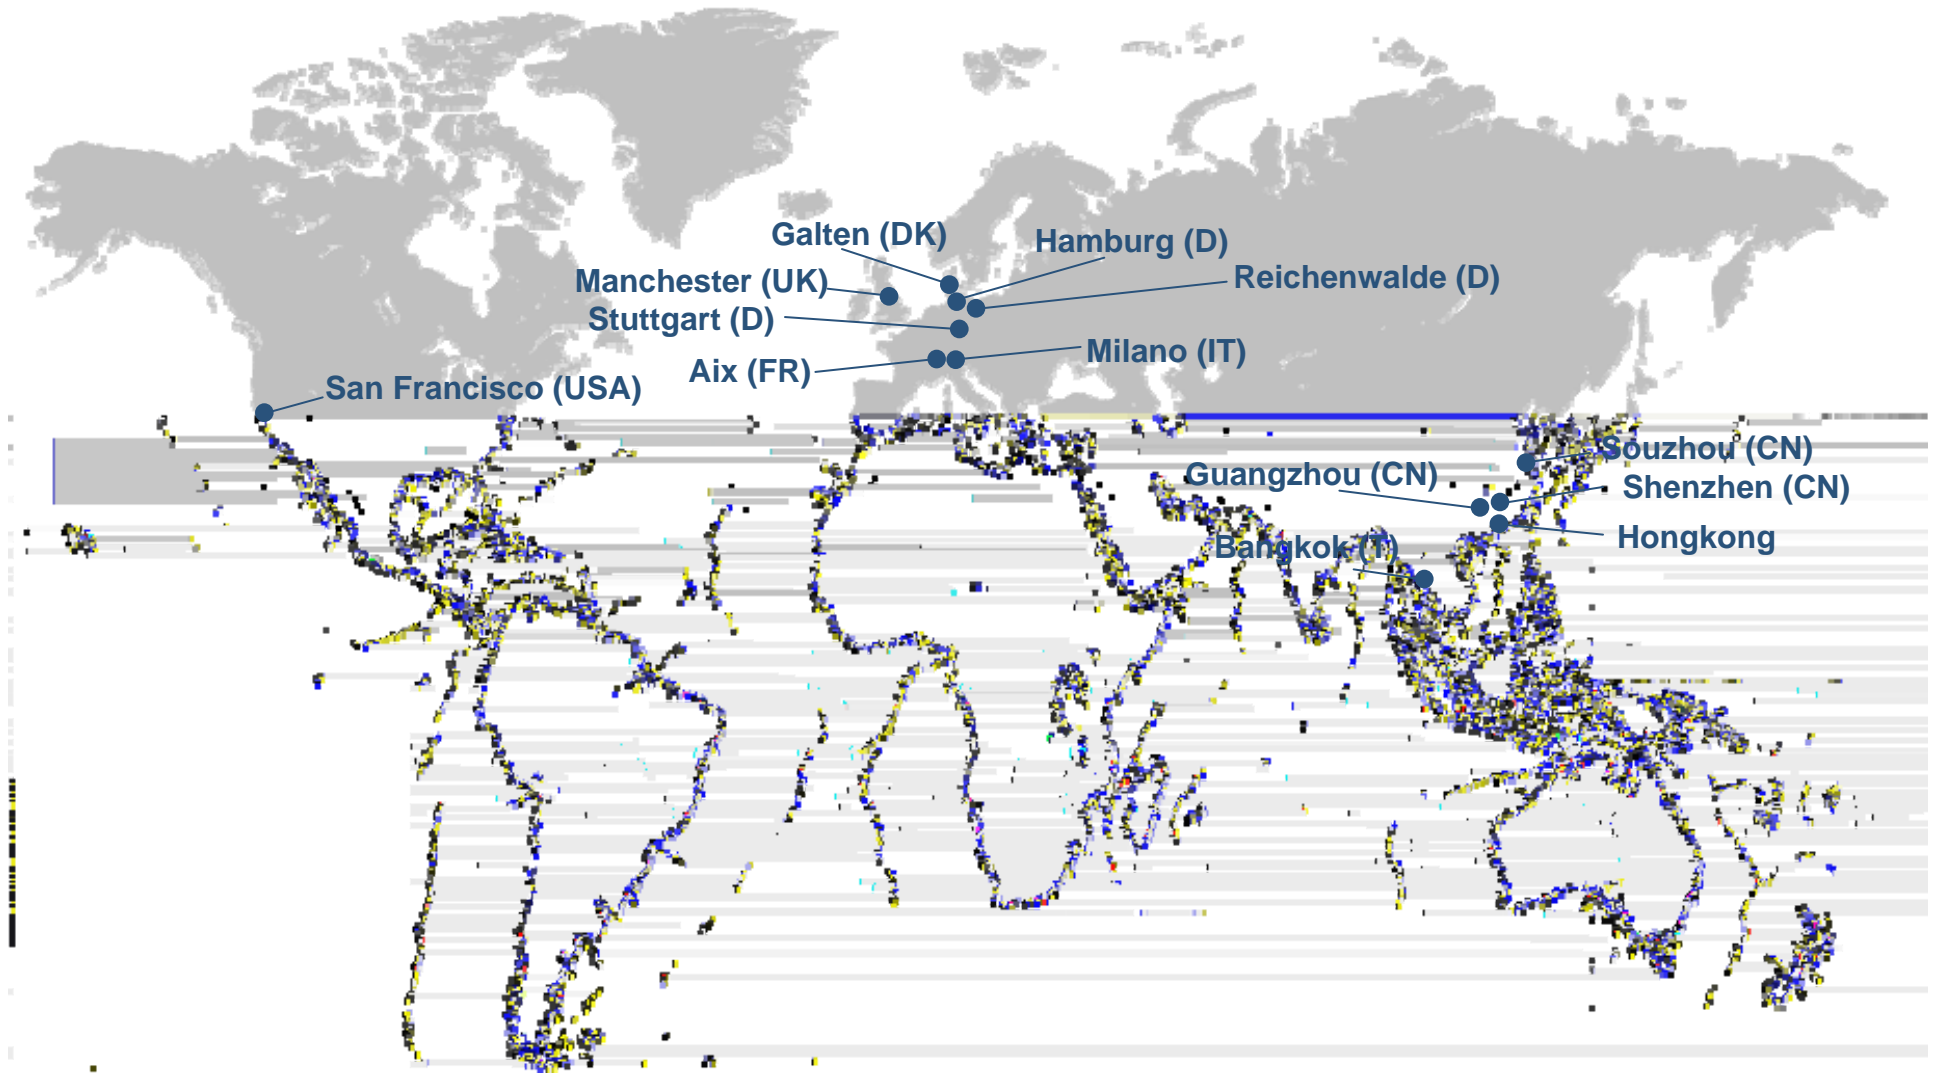

# **Eurofins ETS Product Service**

**company profile**

**Toralf Jahn**

With about US\$ 800 million annual revenue and 7000 employees across 150 sites in 29 countries, Eurofins is a leading international group of laboratories providing an unparalleled range of testing and support services to the pharmaceutical, food, environmental and consumer products industries and to governments.

# Product Testing Division – Locations Worldwide