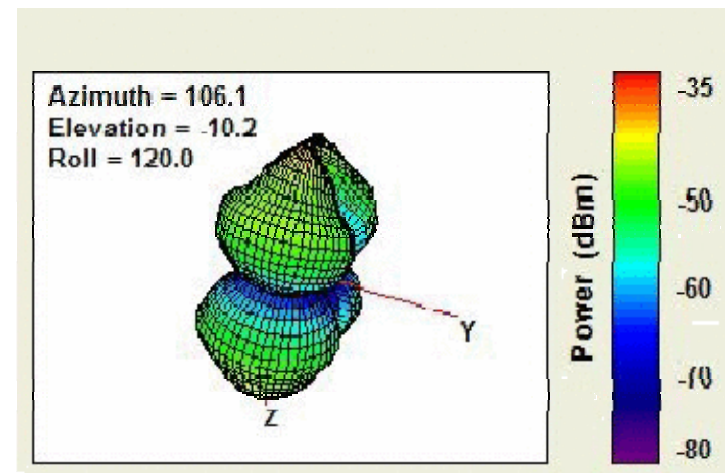

3D – Antenna Pattern

Accredited by DAR & CTIA