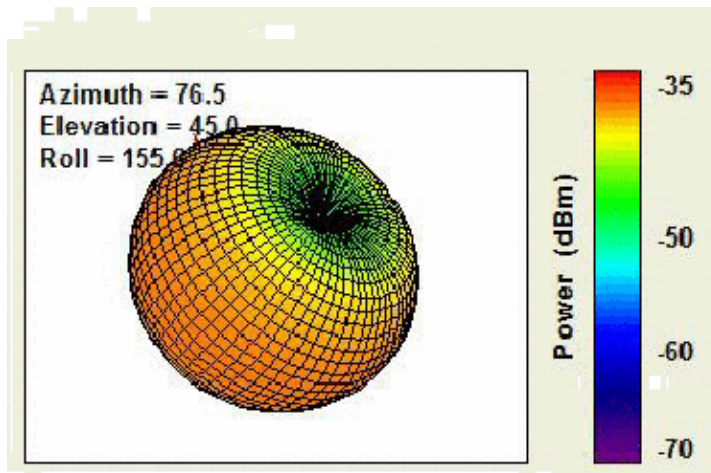

3D – Antenna Pattern

Accredited by DAR & CTIA